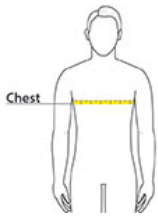

HOW TO MEASURE

CHEST

Measure under the arm and around the fullest part of the chest with arms down, keeping tape horizontal.

COLORS

Basil Heather

Black
PMS BLACK
C

Carbon
Heather
PMS 7540C

Heather Grey
PMS COOL
GRAY 6C

Navy
PMS 533C